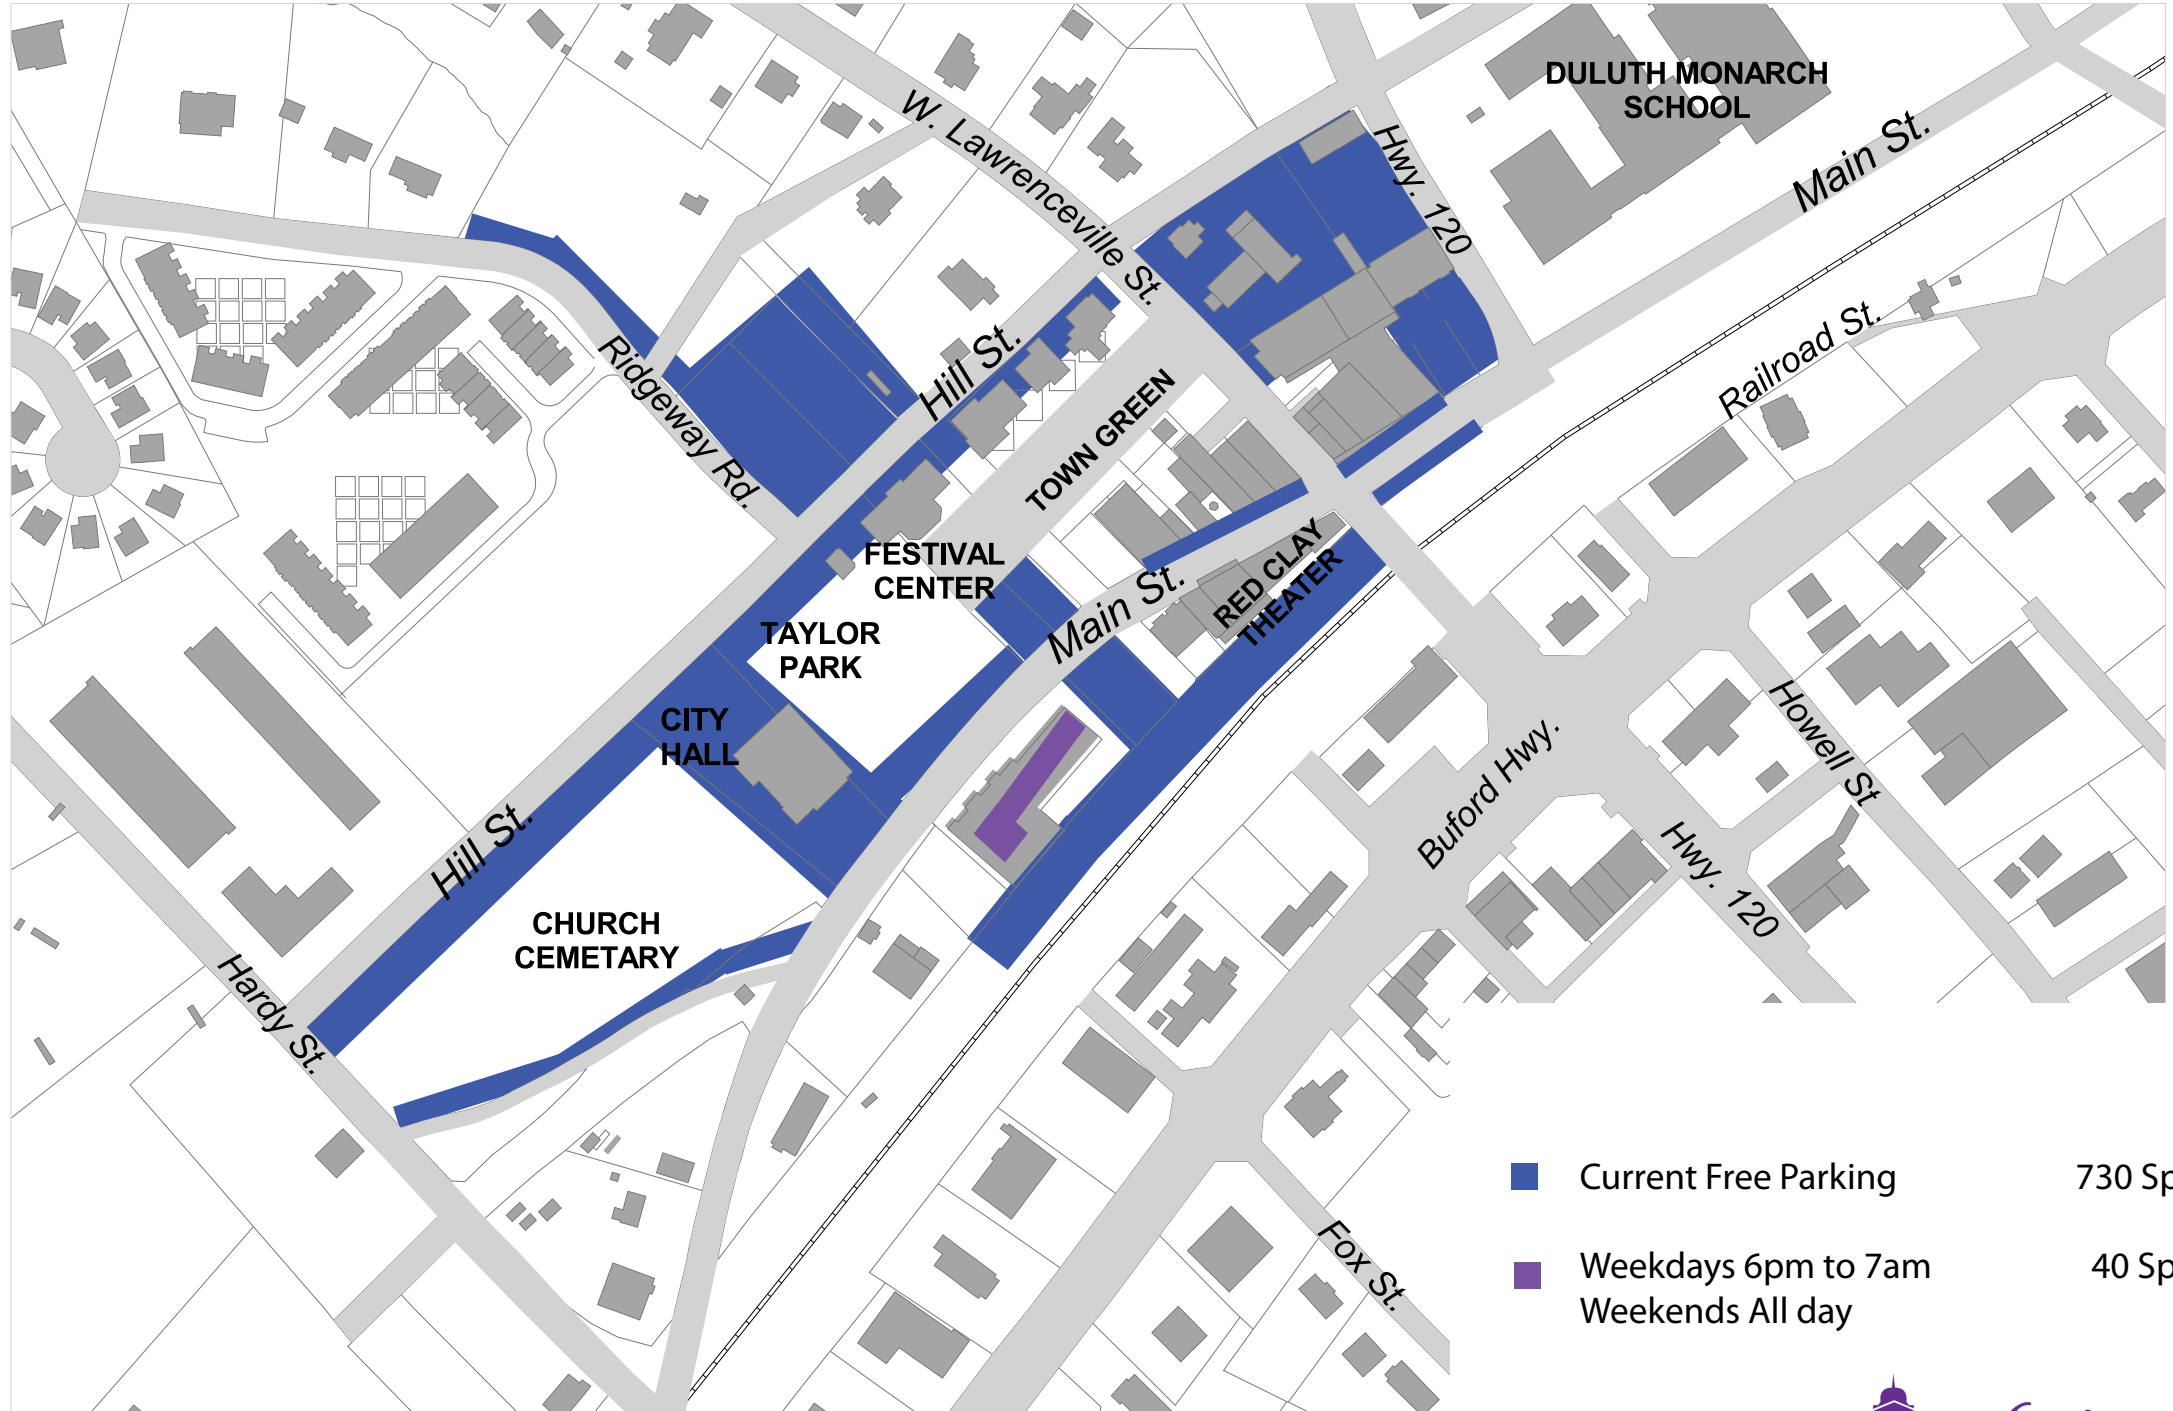

# Downtown Duluth , GA

-  Current Free Parking 730 Spaces
-  Weekdays 6pm to 7am 40 Spaces  
Weekends All day